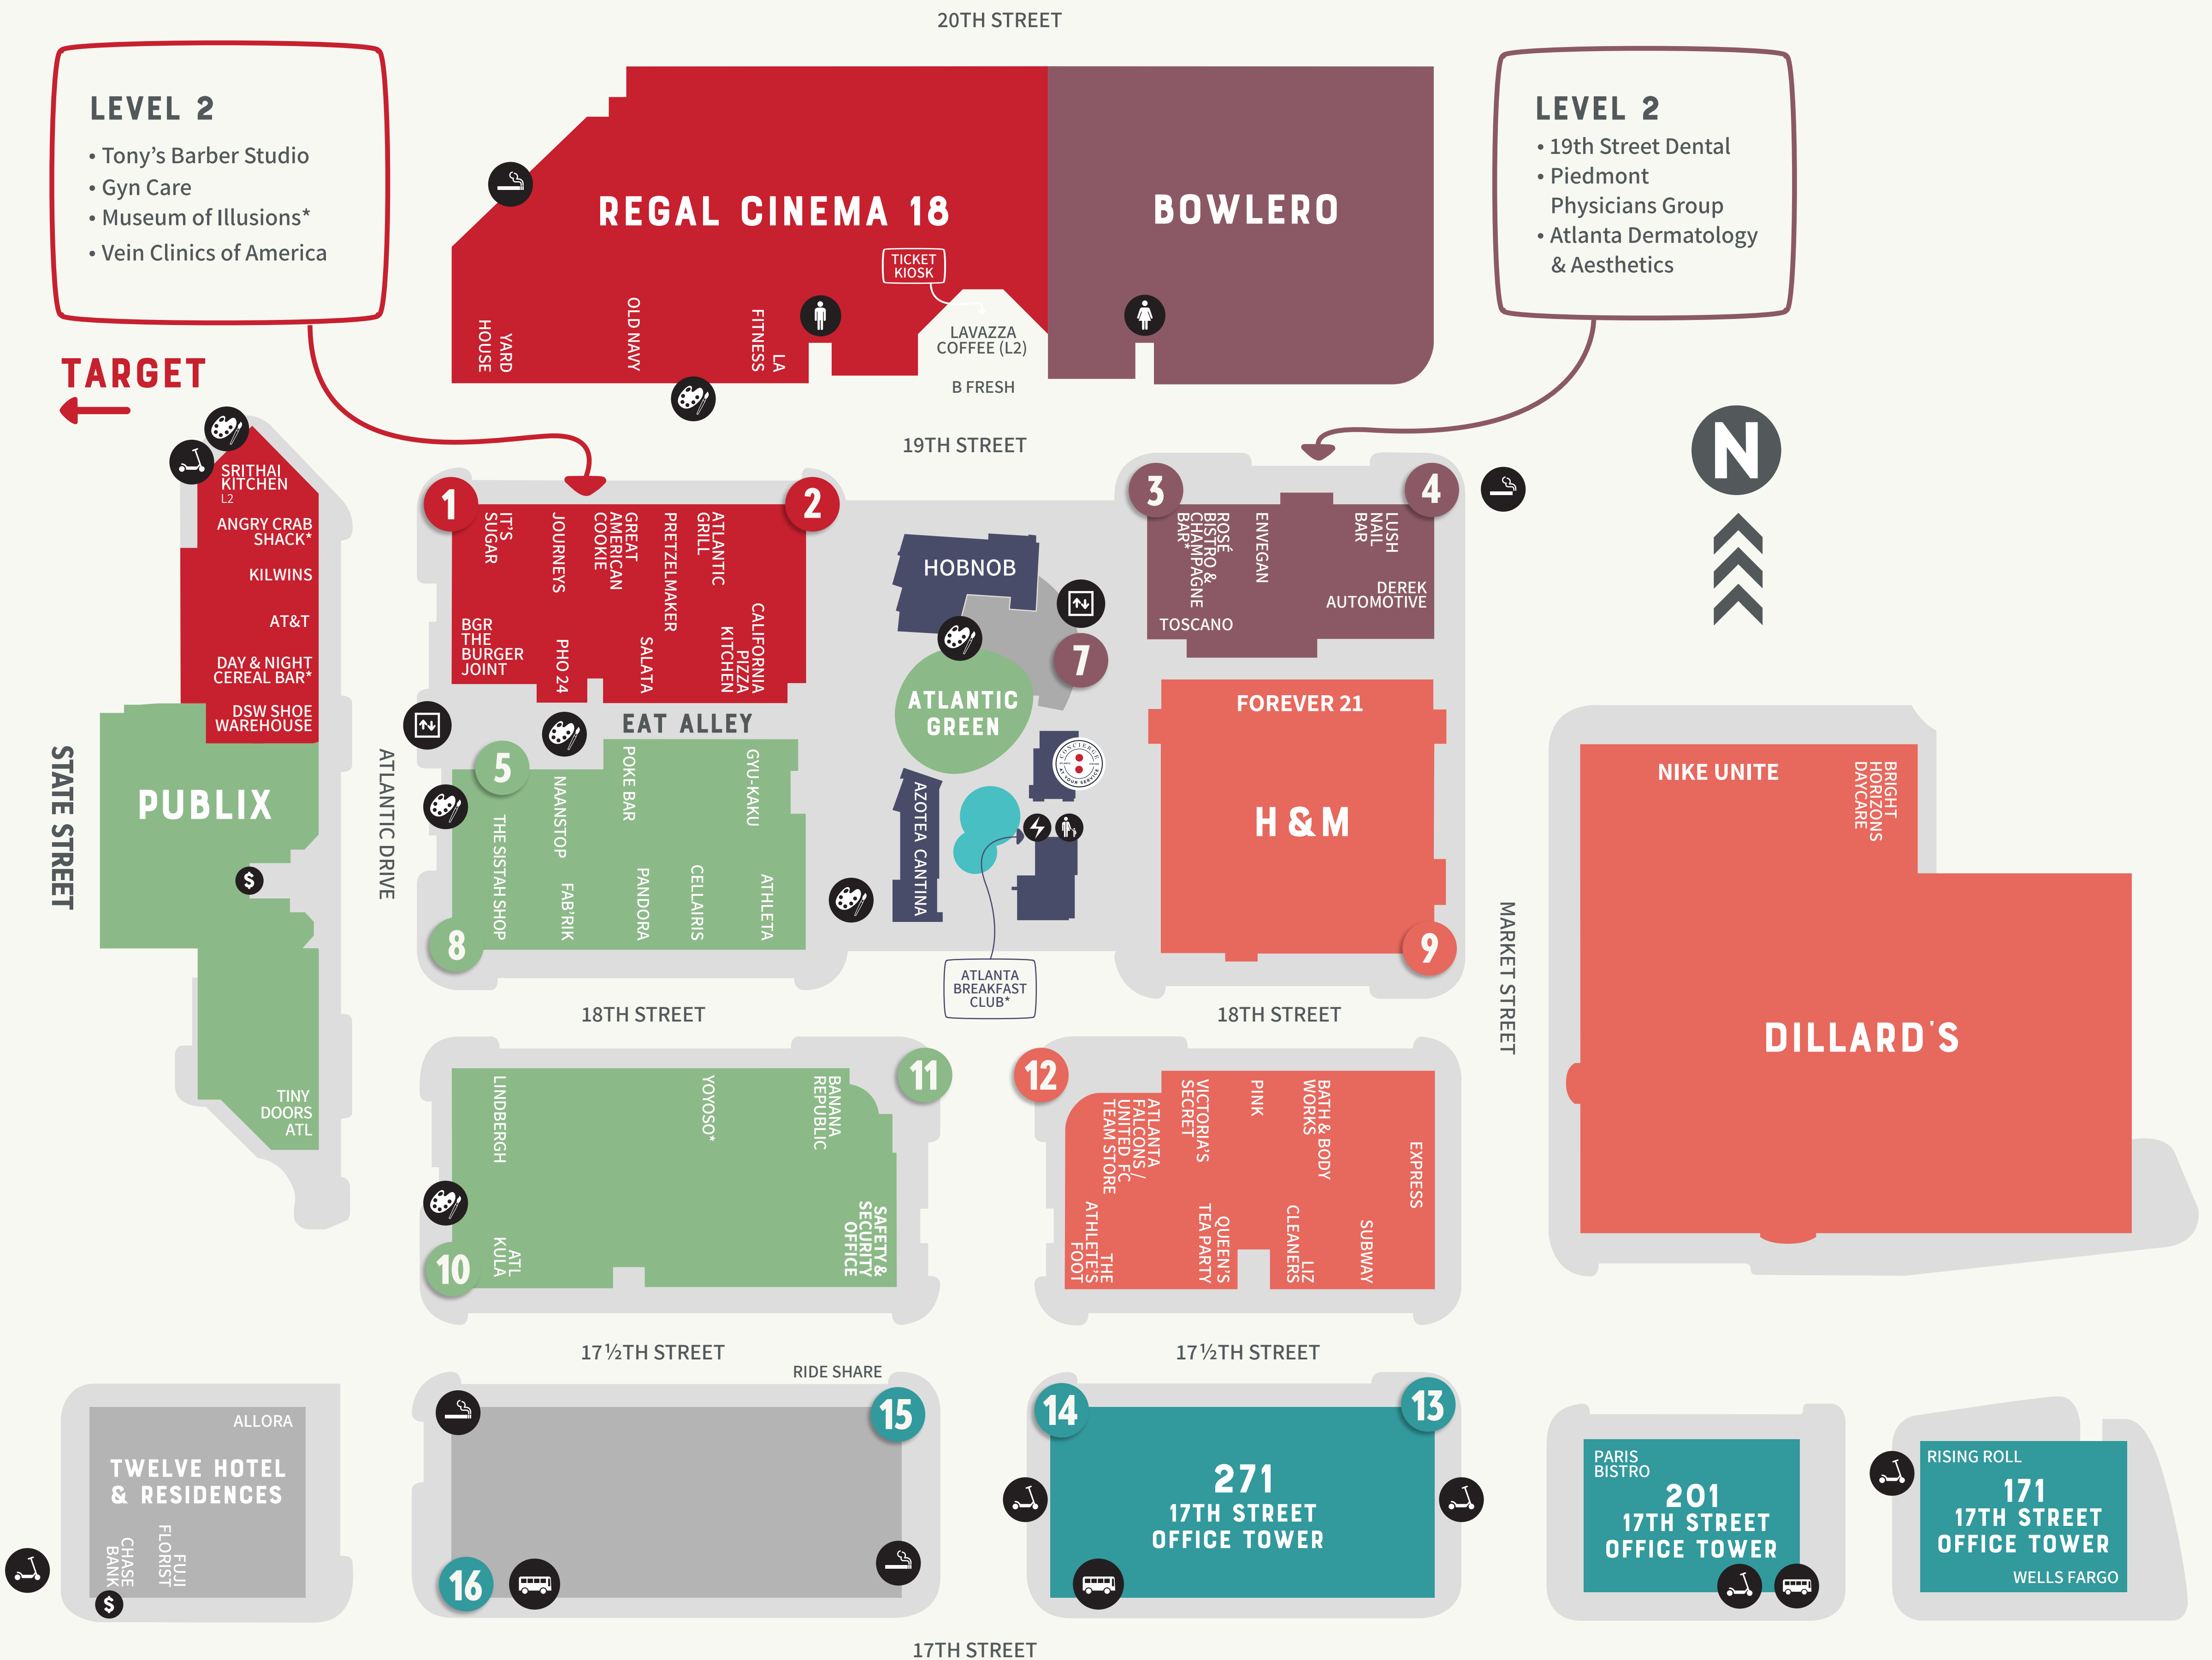

# ATLANTICSTATION

PINNACLE LOT | ACCESS FROM PARKING LEVEL P2

← MILLENNIUM GATE & IKEA      ↓ OVERTIME ELITE MUST ENTER FROM P1 DECK

- ATM
- ELEVATORS
- RESTROOM
- PHONE CHARGING STATION
- NO PARKING
- SHUTTLE STOP
- FAMILY RESTROOM
- SCOOTER PARKING PAD
- CONCIERGE
- PUBLIC ART
- SMOKING AREA

## STORES

- AT&T
- Athleta
- Atlanta Falcons / United FC Team Store
- Banana Republic
- Bath & Body Works
- Derek Automotive
- Dillard's
- DSW Shoe Warehouse
- Express
- fab'rik
- FOREVER 21
- H&M
- IT'SUGAR
- Journeys
- Lindbergh
- NIKE UNITE
- Old Navy
- Pandora
- PINK
- Publix
- Target
- The Athlete's Foot
- The Sistah Shop
- Victoria's Secret
- YOYOSO\* 2022

## RESTAURANTS

- Allora
- Angry Crab Shack\* 2022
- Atlantic Grill
- Atlanta Breakfast Club\* 2023
- Azotea Cantina
- BGR The Burger Joint
- California Pizza Kitchen
- Day & Night Cereal Bar\* 2022
- envegan
- Great American Cookie
- Gyu-Kaku
- HOBNOB
- Kilwins
- Lavazza Coffee INSIDE REGAL
- NaanStop
- Paris Bistro (M-F)
- Pho 24
- Poke Bar
- Pretzelmaker
- Rising Roll (M-F)
- Rosé Bistro & Champagne Bar\* 2022
- Salata
- SriThai Kitchen L2
- Subway
- Starbucks INSIDE TARGET
- Toscano
- Yard House

## ART & ENTERTAINMENT

- Bowlero
- Museum of Illusions\* 2022
- Regal Cinemas 18
- Tiny Doors ATL
- Overtime Elite
- Queen's Tea Party

**KEY**  
 \*= Coming Soon  
 L2 = Level 2